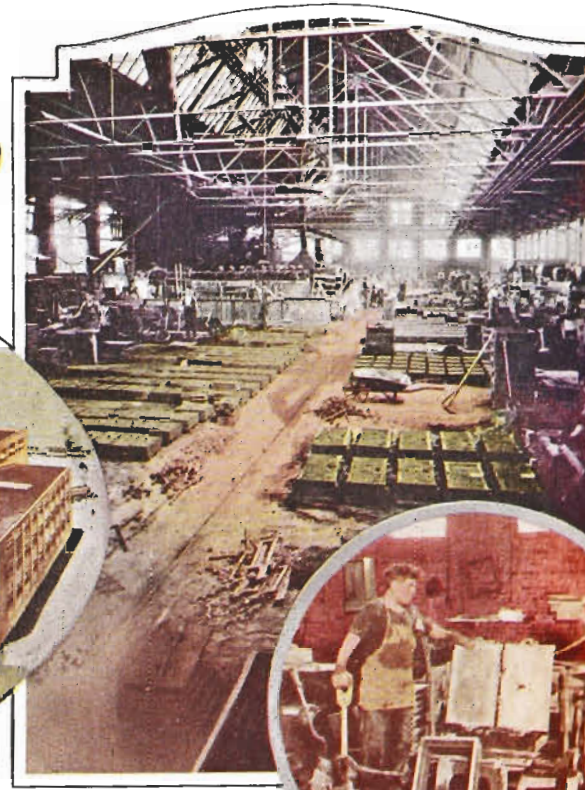

Home of  
**Monarch - Paramount**  
MALLEABLE MALLEABLE  
*Ranges*

Specially Designed  
 Furnaces For Refining  
 Malleable Iron

1925

**MALLEABLE IRON RANGE COMPANY**  
 BEAVER DAM, WIS.

Seventy Thousand  
 Square Feet of Modern  
 Foundries

Eight and one-half acres of modern foundries, shops and assembling rooms used exclusively for the production of cooking devices of the highest efficiency. Four distinct lines of ranges, over one hundred different models and finishes, giving the home owner an exceptional choice for use of any of three fuels or combination.