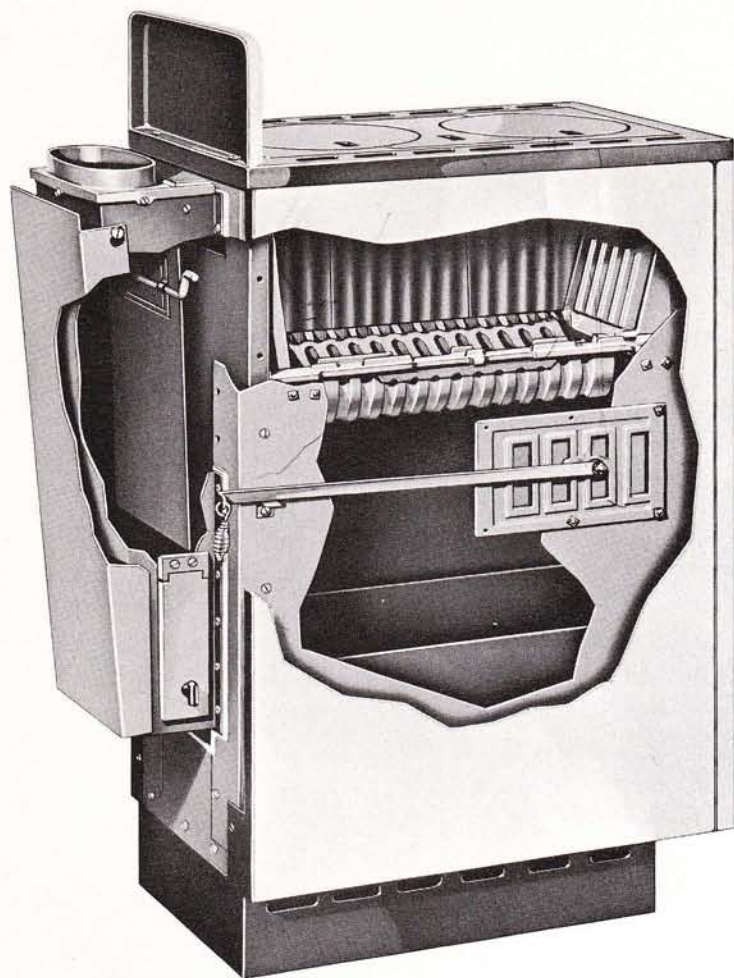

Monarch

MONARCH KITCHEN HEATER MODEL 24PY
FOR COAL-WOOD OR OIL

Monarch KITCHEN HEATER MODEL 24PY

FOR COAL-WOOD OR OIL

An outstanding MONARCH Kitchen Heater with no real competition. Its many features are amazing. It really is designed and built to give exceptional service with convenient drafts and damper for safe control. Beautiful and efficient - can be used anywhere. Designed in correct proportions and height so it can be installed alongside a MONARCH Electric or Gas Range or used alone.

It has genuine thin and unbreakable (Quick Heating) MONARCH "MALLEABLE IRON" Cooking top of anchor plate, covers and short center. These are Mirco process treated for beautiful appearance and rust resistance. Firebox is large and deep - has duplex grates for coal or wood. Large, tight ash pan in deep ash pit chamber is furnished for clean and convenient handling.

In addition to full length circulation flues at both sides, this wonderful kitchen heater has "Full Return Flue" at the back with scorch shield which adds greatly to heat circulation. A convenient "Clean Out" door is provided on the back flue.

Finished in full white, acid resistant, porcelain enamel. Has cabinet type base with recessed toe space. America's quality kitchen heater and cooking range.

DIMENSIONS

Height of Cooking Top	36"	Depth.....	23"
Width	14"	Depth Includes Flue.....	29"