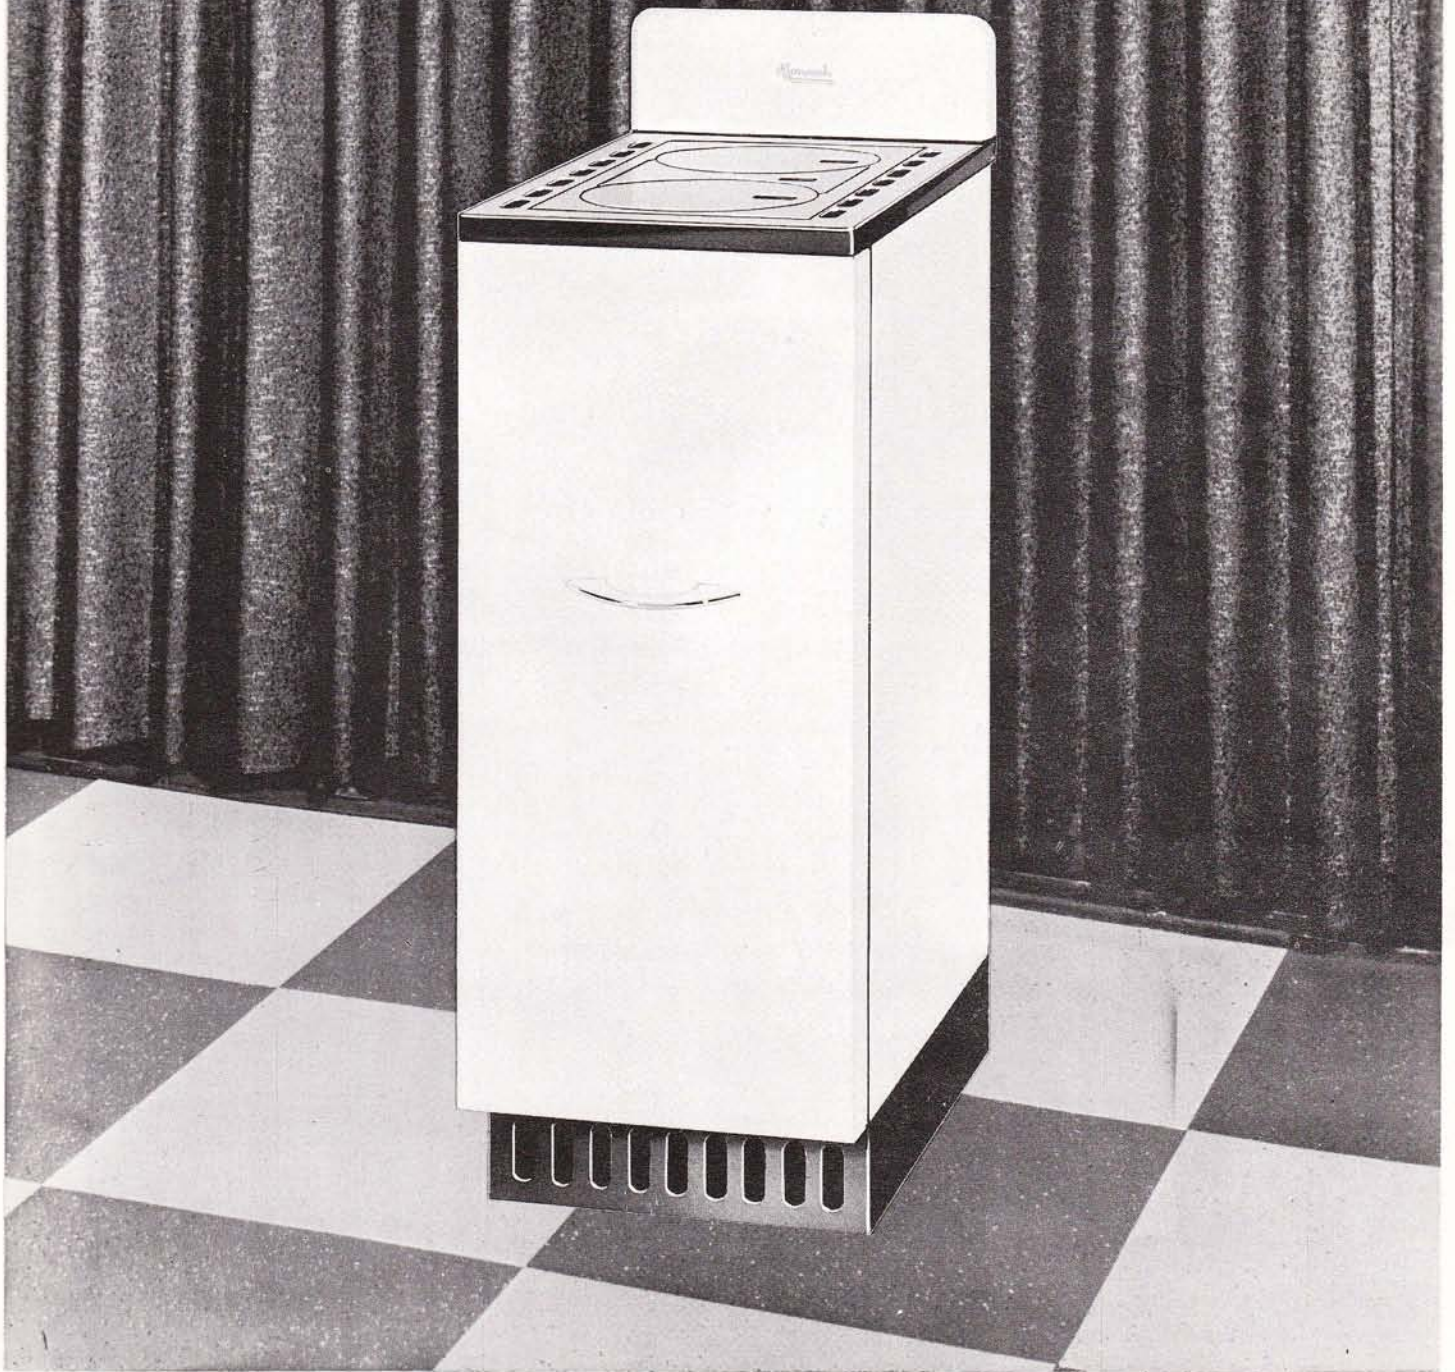

Monarch

MONARCH KITCHEN HEATER MODEL 24PY
FOR COAL-WOOD OR OIL

Monarch KITCHEN HEATER MODEL 24PY

FOR COAL-WOOD OR OIL

An outstanding MONARCH Kitchen Heater with no real competition. Its many features are amazing. It really is designed and built to give exceptional service with convenient drafts and damper for safe control. Beautiful and efficient - can be used anywhere. Designed in correct proportions and height so it can be installed alongside a MONARCH Electric or Gas Range or used alone.

It has genuine thin and unbreakable (Quick Heating) MONARCH "MALLEABLE IRON" Cooking top of anchor plate, covers and short center. These are Mirco process treated for beautiful appearance and rust resistance. Firebox is large and deep - has duplex grates for coal or wood. Large, tight ash pan in deep ash pit chamber is furnished for clean and convenient handling.

In addition to full length circulation flues at both sides, this wonderful kitchen heater has "Full Return Flue" at the back with scorch shield which adds greatly to heat circulation. A convenient "Clean Out" door is provided on the back flue.

Famous MONARCH duplex coal-wood grates are included - waterfront optional. Oil burning equipment is available either with needle valve, 5-gallon tank, sump and stand or with constant level valve (for connection with large "Outside" tank.)