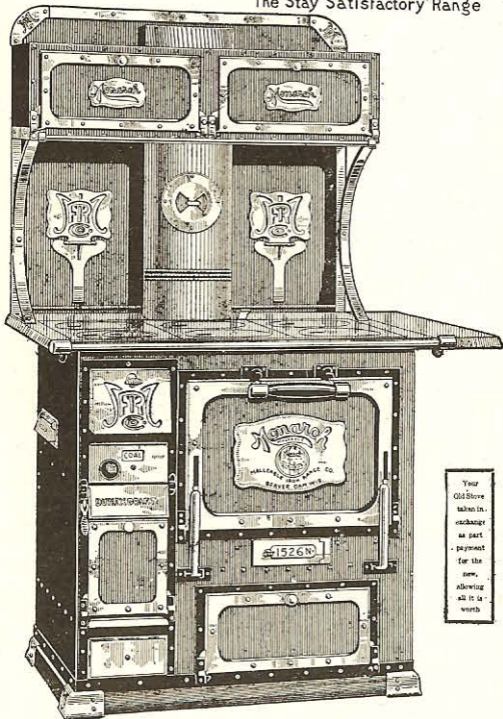

Strictly one price
no extra charge
for credit

Store
Closed
Monday

Jackson's
Clay Street between 13th & 14th
Oakland.

Store
Closed
Monday

Strictly one price
no extra charge
for credit

\$5 down and \$5 month
places any Monarch Malleable
we sell in your home set up
with hot water connections.

Monarch

MALLEABLE

The "Stay Satisfactory" Range

Your
Old Stove
taken in
exchange
as part
payment
for the
new,
allowing
all it is
worth

The Monarch Malleable cooks your meals—
heats your house and gives abundance of hot
water and does this with one-third less fuel.

The Monarch Malleable with ordinary care will
last a lifetime. It is absolutely air-tight—which
will eliminate all waste of fuel.

DIGNIFIED
CREDIT

Jackson's

CLAY ST.
bet 13th & 14th
OAKLAND